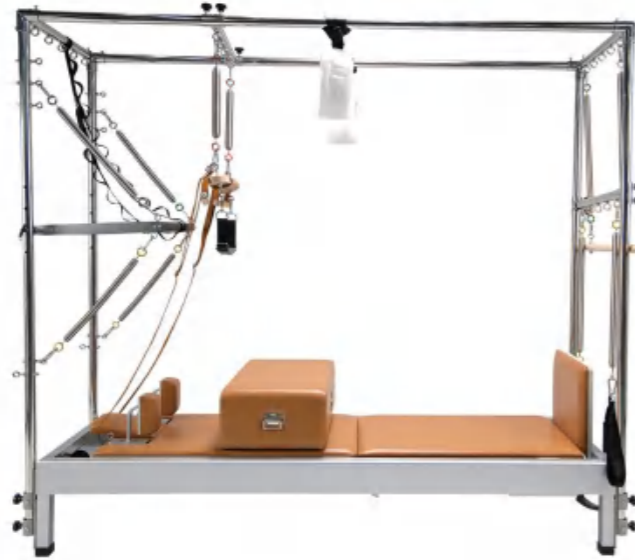

Top Aluminum Cadillac With Reformer

L008S