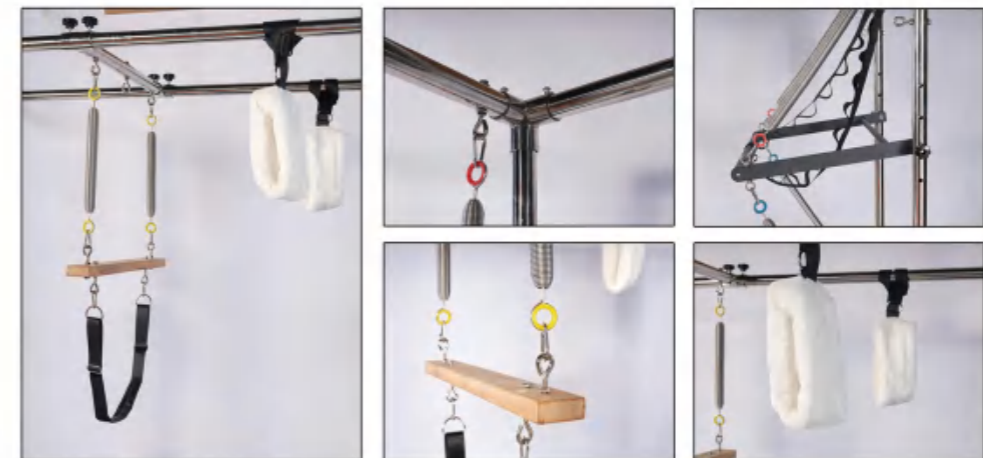

Details

Name	Classical Oak Cadillac	Model	PL007
Frame Material	Oak	Spring	Normal, Standard, Top
Leather Color	Black, Grey, White Other Option Color		
Product Size	2420*720*2080mm	Packing Size	2400*810*280(380)mm
N.W.	100kg	G.W.	120kg