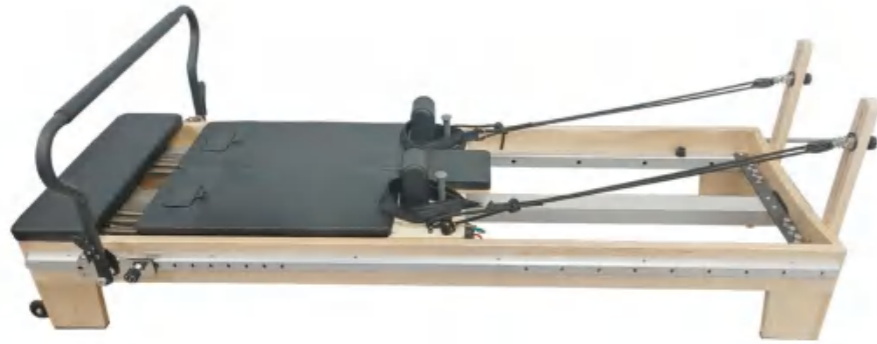

Top Full Track Maple Reformer With Align Core

PL001FH