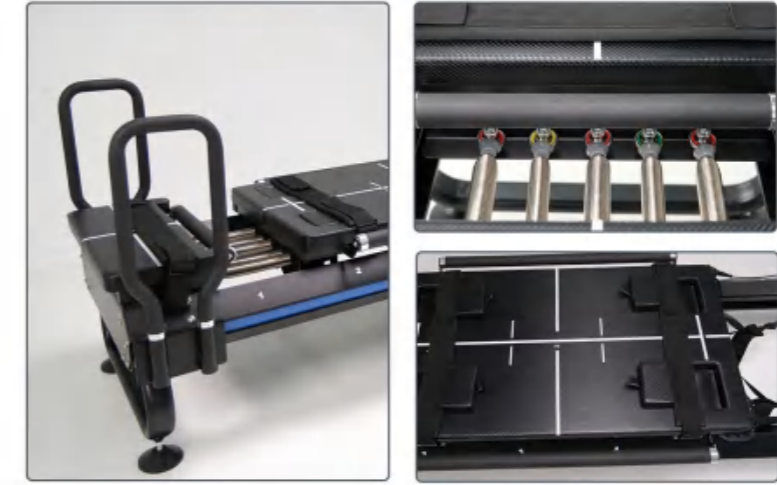

Name	Gym Reformer	Model	L009G
Frame Material	Aluminum Alloy	Spring	Normal, Standard, Top
Leather Color	Black, Grey, White Other Option Color		
Product Size	2645*765*1000mm	Packing Size	M:2630*800*510(610)mm
N.W.	145kg	G.W.	175kg