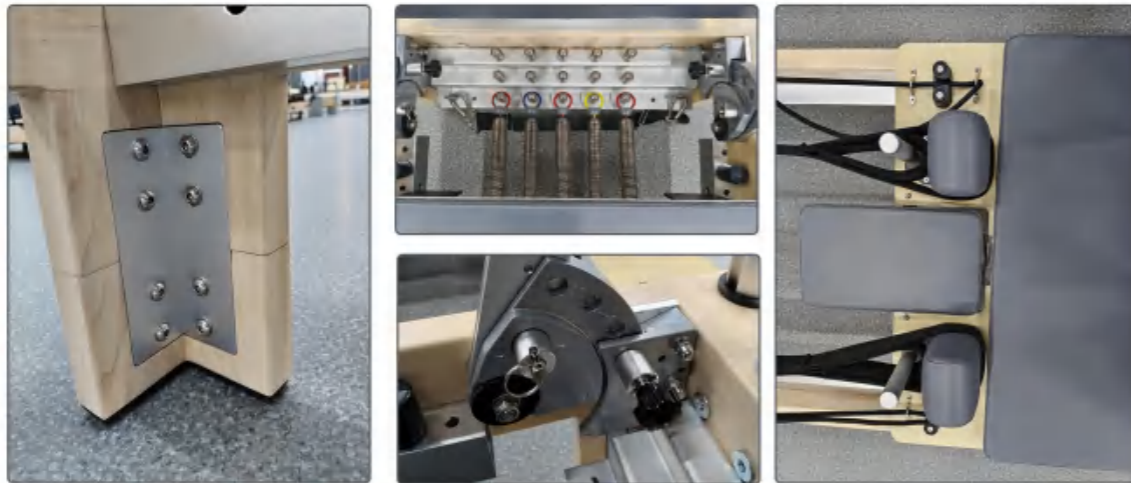

Details

Name	Luxury Inside Handle Maple Reformer	Model	PL001HBS
Frame Material	White Maple	Spring	Normal, Standard, Top
Leather Color	Black, Grey, White Other Option Color		
Product Size	2640*750*1020mm	Packing Size	2630*780*450(550)mm
N.W.	94kg	G.W.	125Kg

NEW
Arrival