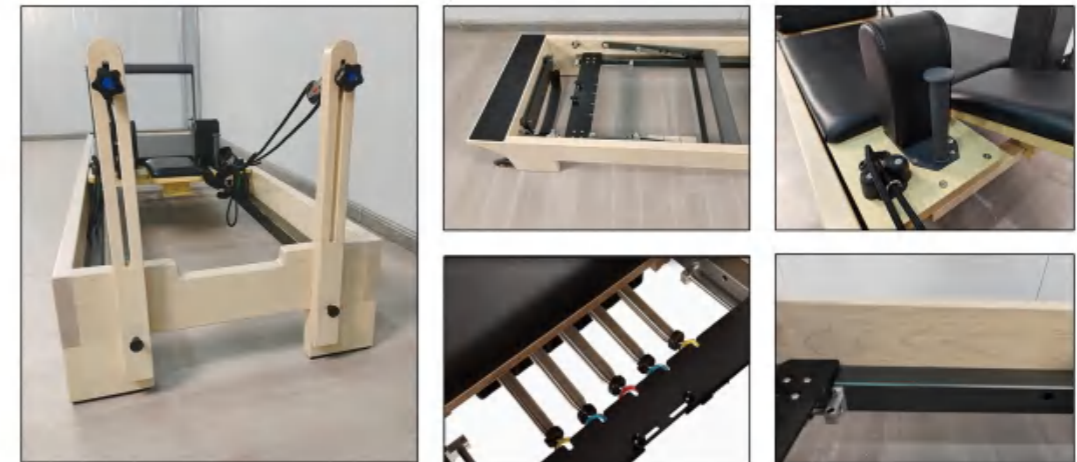

Details

Name	Luxury Inside Handle Maple Reformer	Model	PL001H
Frame Material	White Maple	Spring	Normal, Standard, Top
Leather Color	Black, Grey, White Other Option Color		
Product Size	2400*690*890mm	Packing Size	2400*730*370(470)mm
N.W.	105kg	G.W.	125kg