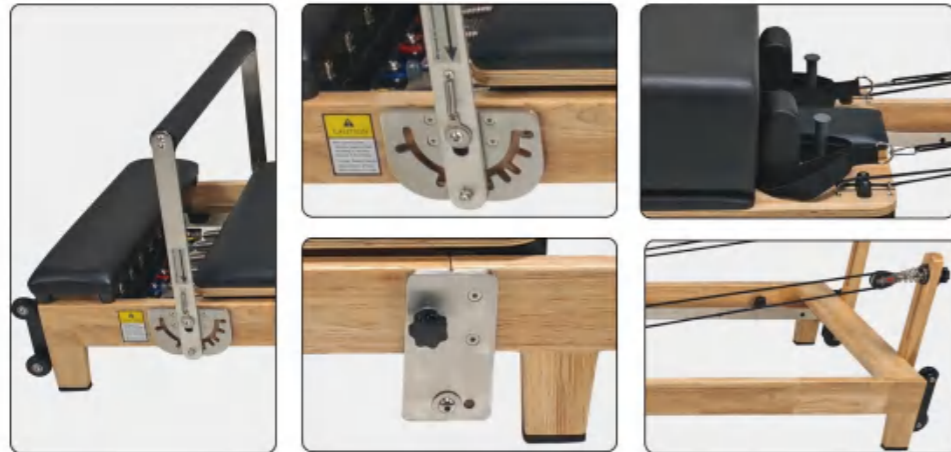

E-commerce Oak Reformer

PL015E

Beech Fold Reformer

PL015S

Details

Name	E-commerce Oak Reformer	Model	PL015E
Frame Material	Oak	Spring	Normal, Standard, Top
Leather Color	Black, Grey, White Other Option Color		
Product Size	2480*700*590mm 1300*700*420mm	Packing Size	1365*760*510(610)mm
N.W.	60kg	G.W.	80kg