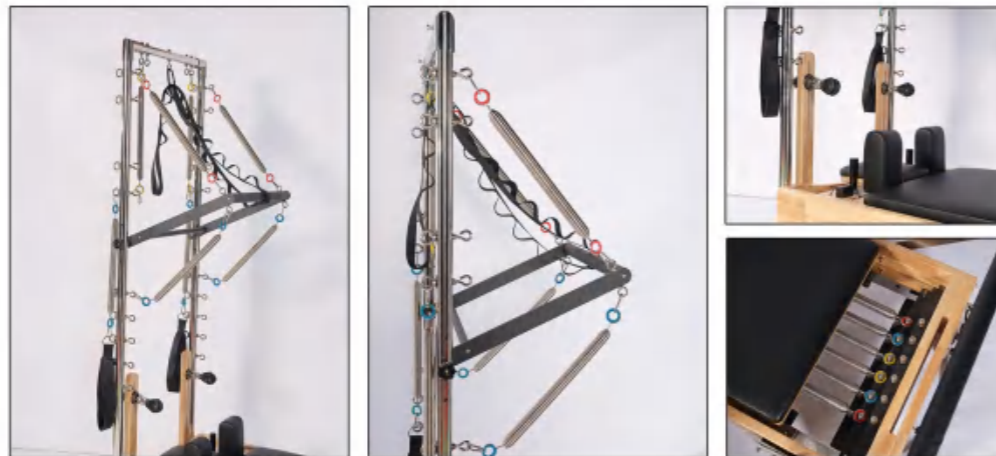

Details

Name	Classical Oak Reformer With Tower	Model	PL006A
Frame Material	Oak	Spring	Normal, Standard, Top
Tower Material	Stainless Steel Tube		
Leather Color	Black, Grey, White Other Option Color		
Product Size	2450*720*2060mm	Packing Size	2320*780*450(550)mm
N.W.	135kg	G.W.	150kg