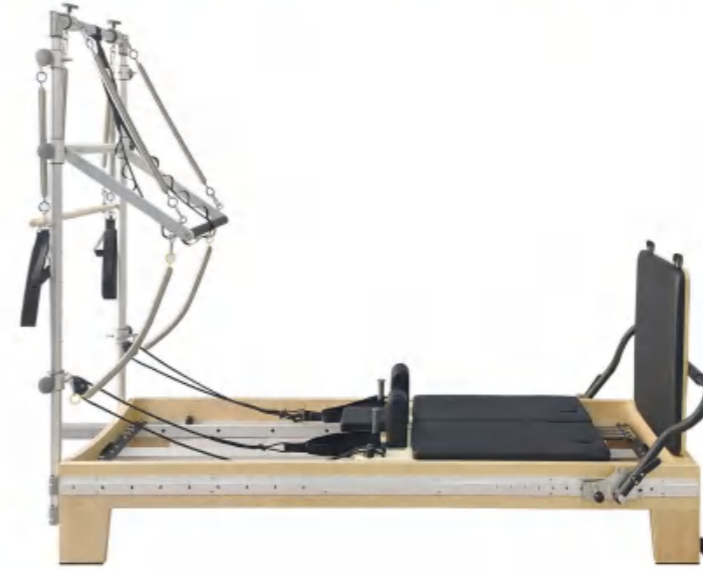

Top Full Track Maple Reformer With Align Core Tower

PL001FHA