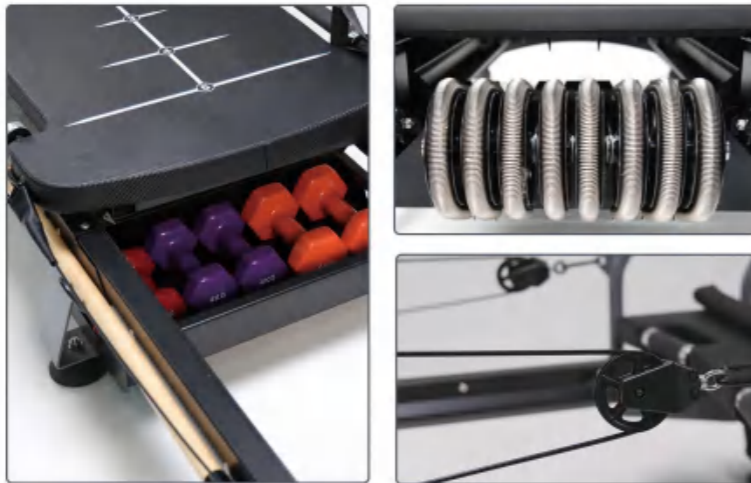

Details

Name	Gym Reformer	Model	L009F
Frame Material	Aluminum Alloy	Spring	Normal, Standard, Top
Leather Color	Black, Grey, White Other Option Color		
Product Size	3080*760*700mm	Packing Size	M:3150*800*430(530)mm
N.W.	170kg	G.W.	210Kg