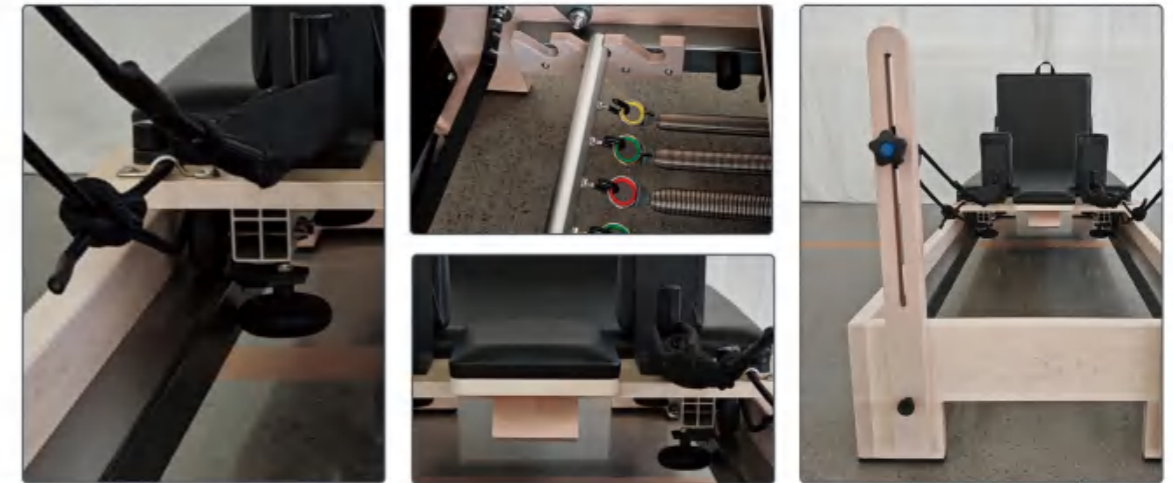

Details

Name	Elite Maple Reformer	Model	PL001E
Frame Material	White Maple	Spring	Normal, Standard, Top
Leather Color	Black, Grey, White Other Option Color		
Product Size	2380*670*960mm	Packing Size	2450*780*400(500)mm
N.W.	105kg	G.W.	125kg