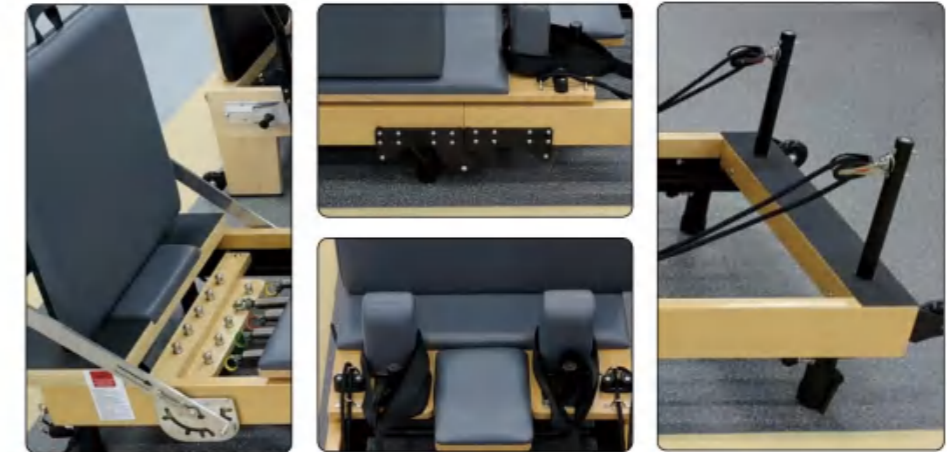

Details

Name	Beech Fold Reformer	Model	PL015S
Frame Material	Beech	Spring	Normal, Standard, Top
Leather Color	Black, Grey, White Other Option Color		
Product Size	2480*660*870mm 1470*660*440mm	Packing Size	1860*750*470(570)mm
N.W.	71.5kg	G.W.	95kg