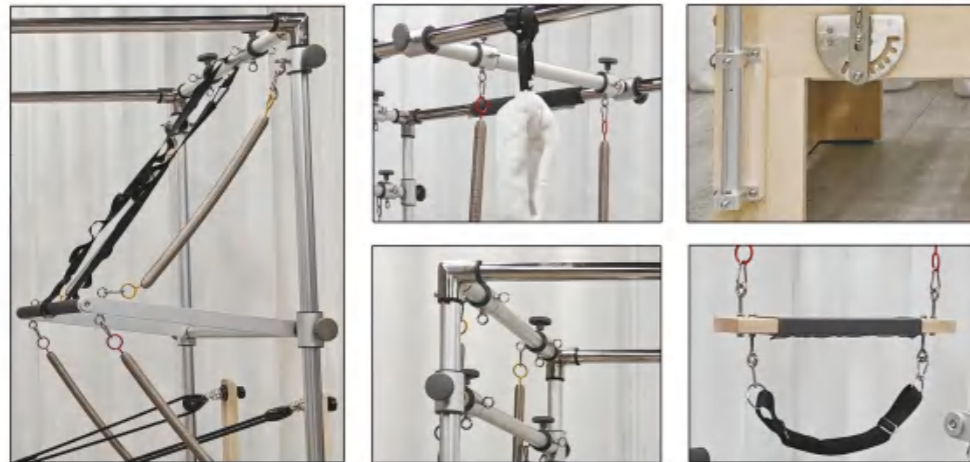

Details

Name	Luxury Maple Cadillac With Reformer	Model	PL002BSA
Frame Material	White Maple	Spring	Normal, Standard, Top
Leather Color	Black, Grey, White Other Option Color		
Product Size	2420*920*1860mm	Packing Size	2410*800*700(800)mm
N.W.	140kg	G.W.	160kg