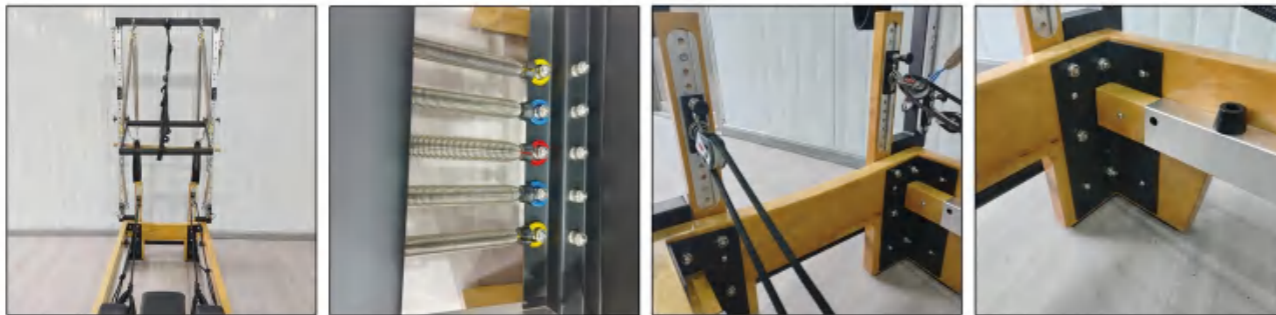

Top Beech Reformer With Tower

PL020BA

Classical Beech Reformer

PL020BC

Details

Name	Top Beech Reformer With Tower	Model	PL020BA
Frame Material	Beech	Spring	Normal, Standard, Top
Leather Color	Black, Grey, White Other Option Color		
Product Size	2450*720*2060mm	Packing Size	2290*750*430(530)mm
N.W.	135kg	G.W.	155kg