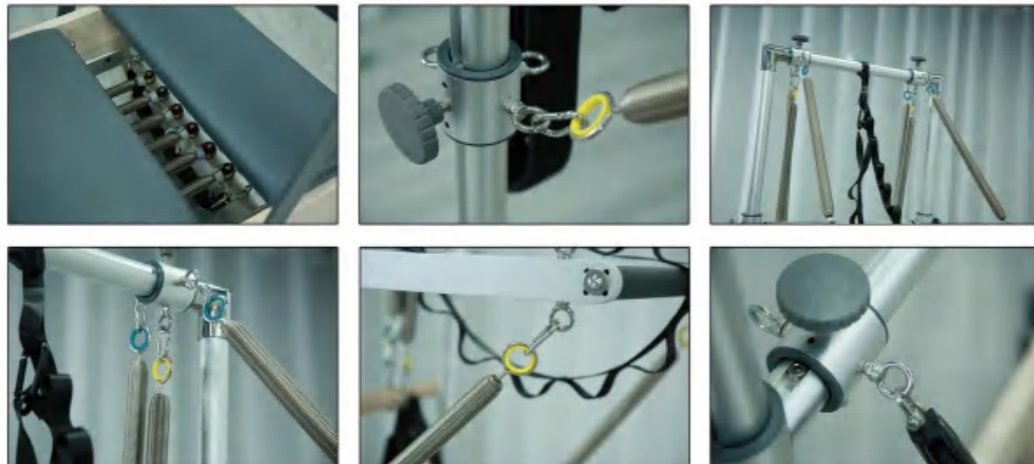

Elite Maple Reformer With Tower

PL001GA

Luxury Inside Handle Maple Reformer

PL001H

Details

Name	Elite Maple Reformer With Tower	Model	PL001GA
Frame Material	White Maple	Spring	Normal, Standard, Top
Leather Color	Black, Grey, White Other Option Color		
Product Size	2430*720*1860mm	Packing Size	2320*780*450(550)mm
N.W.	135kg	G.W.	150kg