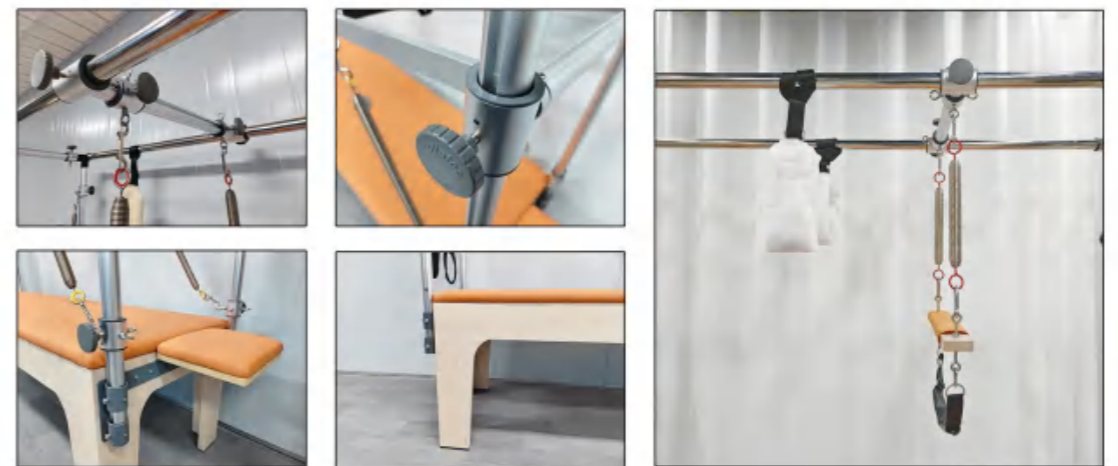

Details

Name	Luxury Maple Cadillac	Model	PL002BS
Frame Material	White Maple	Spring	Normal, Standard, Top
Leather Color	Black, Grey, White Other Option Color		
Product Size	2505*750*2080mm	Packing Size	2400*810*280(380)mm
N.W.	110kg	G.W.	135kg