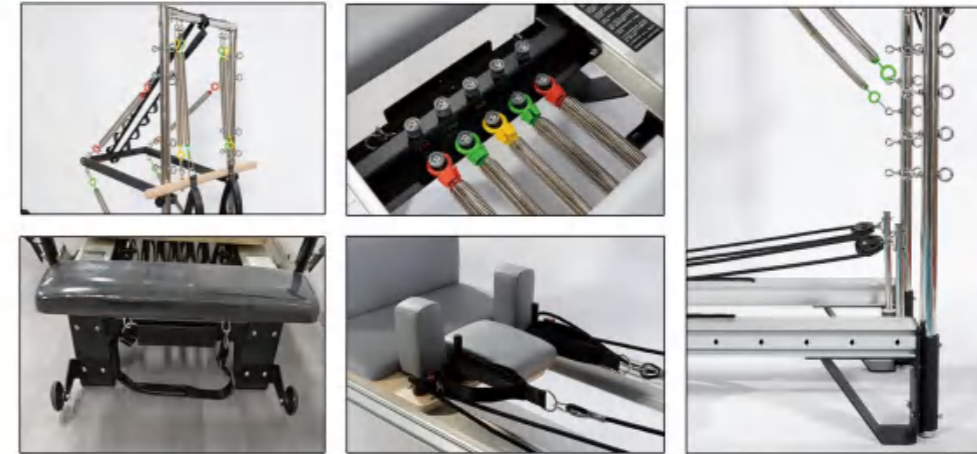

Details

Name	Classical Aluminum Reformer With Tower	Model	PL012A
Frame Material	Aluminum	Spring	Normal, Standard, Top
Leather Color	Black, Grey, White Other Option Color		
Product Size	2400*865*1950mm	Packing Size	2280*630*500(550)mm
N.W.	110kg	G.W.	130kg