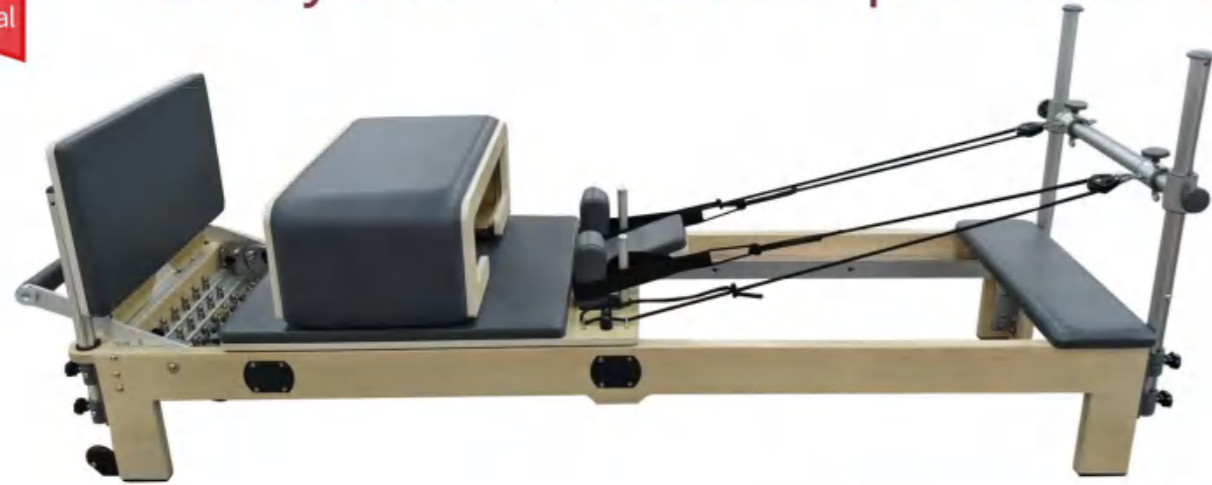

NEW
Arrival

Luxury Inside Handle Maple Reformer

PL001HBS