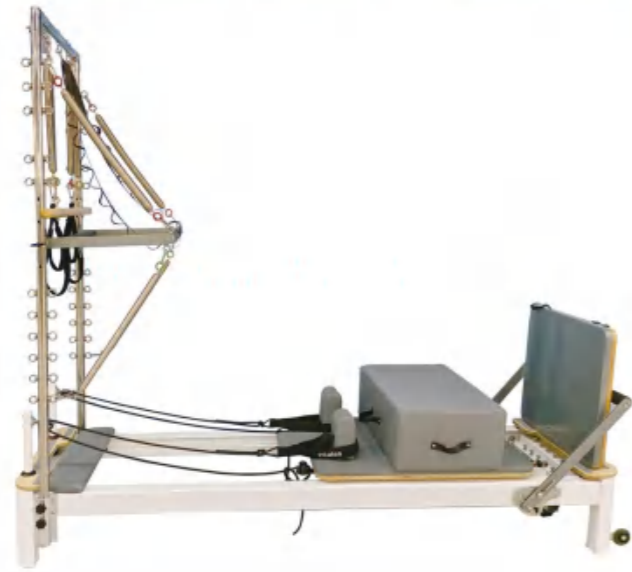

Elite Aluminum Reformer With Tower

PL019A