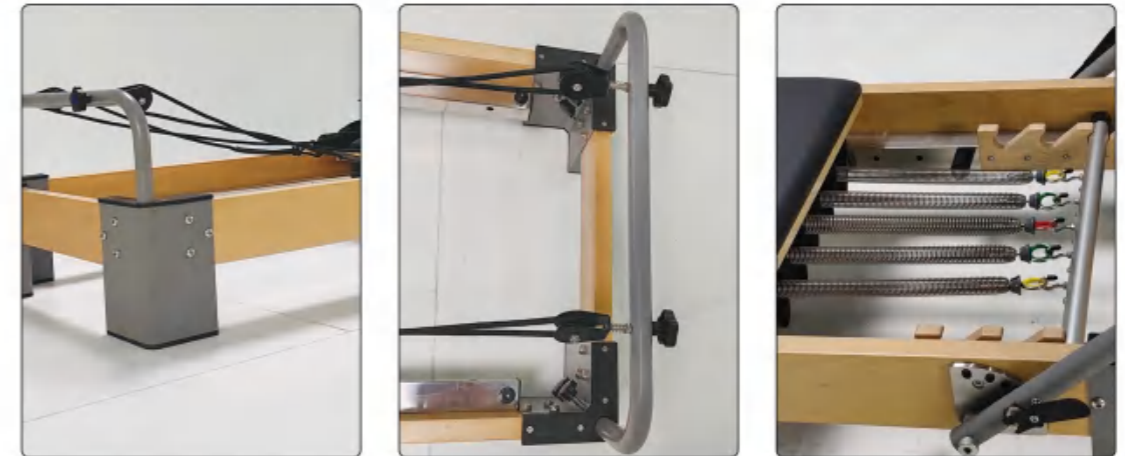

Elite Beech Reformer

PL020

Details

Name	Elite Beech Reformer	Model	PL020
Frame Material	Beech	Spring	Normal, Standard, Top
Leather Color	Black, Grey, White Other Option Color		
Product Size	2425*690*320mm	Packing Size	2560*800*430(530)mm
N.W.	105kg	G.W.	125kg