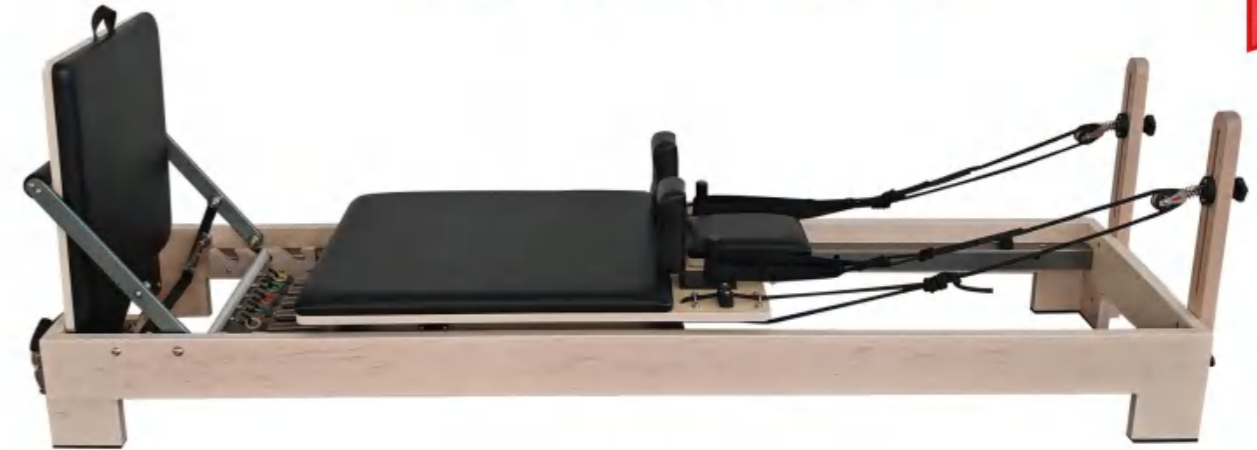

NEW
Arrival

Luxury Inside Handle Maple Reformer

PL001HBS

Details

Name	Luxury Inside Handle Maple Reformer	Model	PL001HBS
Frame Material	White Maple	Spring	Normal, Standard, Top
Leather Color	Black, Grey, White Other Option Color		
Product Size	2640*750*1020mm	Packing Size	2630*780*450(550)mm
N.W.	94kg	G.W.	125Kg

NEW
Arrival

Elite Maple Reformer

PL001E

Details

Name	Elite Maple Reformer	Model	PL001E
Frame Material	White Maple	Spring	Normal, Standard, Top
Leather Color	Black, Grey, White Other Option Color		
Product Size	2380*670*960mm	Packing Size	2450*780*400(500)mm
N.W.	105kg	G.W.	125kg