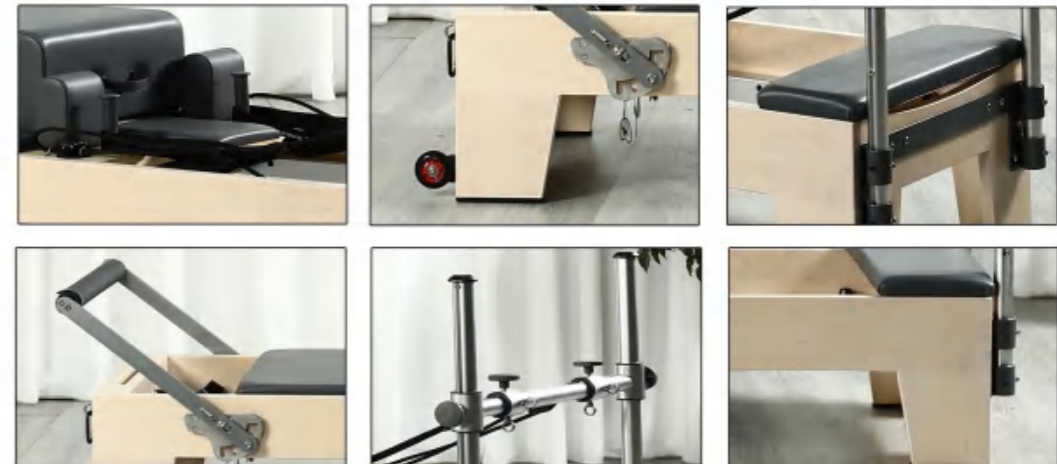

Details

Name	Elite Maple Reformer	Model	PL001G
Frame Material	White Maple	Spring	Normal, Standard, Top
Leather Color	Black, Grey, White Other Option Color		
Product Size	2430*720*985mm	Packing Size	2320*780*450(550)mm
N.W.	105kg	G.W.	125kg