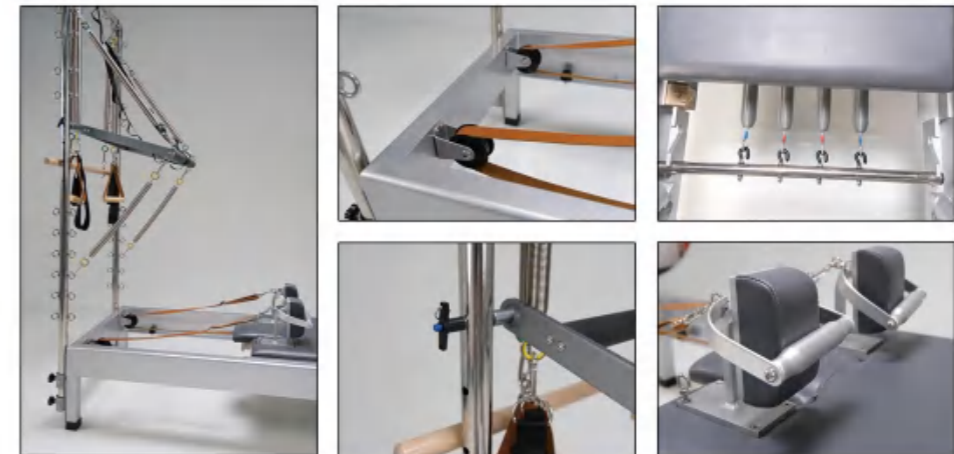

Details

Name	Luxury Aluminum Reformer With Tower	Model	L008B
Frame Material	Aluminum	Spring	Normal, Standard, Top
Leather Color	Black, Grey, White Other Option Color		
Product Size	2315*790*2010mm	Packing Size	2365*730*420(520)mm
N.W.	125kg	G.W.	145kg