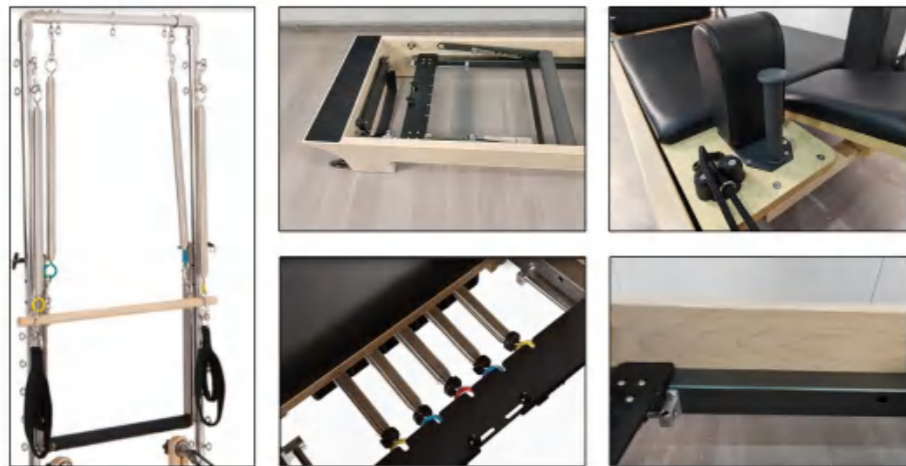

Details

Name	Luxury Inside Handle Maple Reformer With Tower	Model	PL001HA
Frame Material	White Maple	Spring	Normal, Standard, Top
Leather Color	Black, Grey, White Other Option Color		
Product Size	2420*690*1860mm	Packing Size	2450*780*580(680)mm
N.W.	125kg	G.W.	145kg