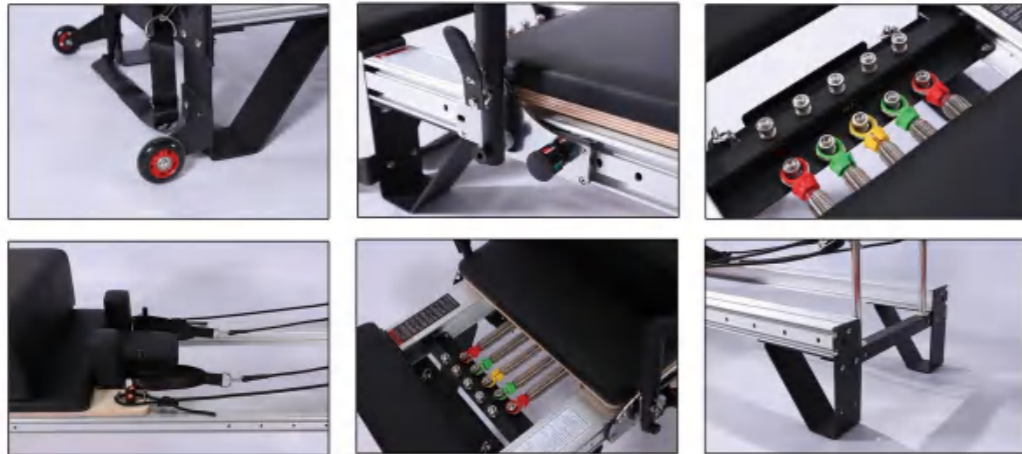

Details

Name	Classical Aluminum Reformer	Model	PL012
Frame Material	Aluminum	Spring	Normal, Standard, Top
Leather Color	Black, Grey, White Other Option Color		
Product Size	2400*865*710mm	Packing Size	2280*630*500(550)mm
N.W.	85kg	G.W.	105kg