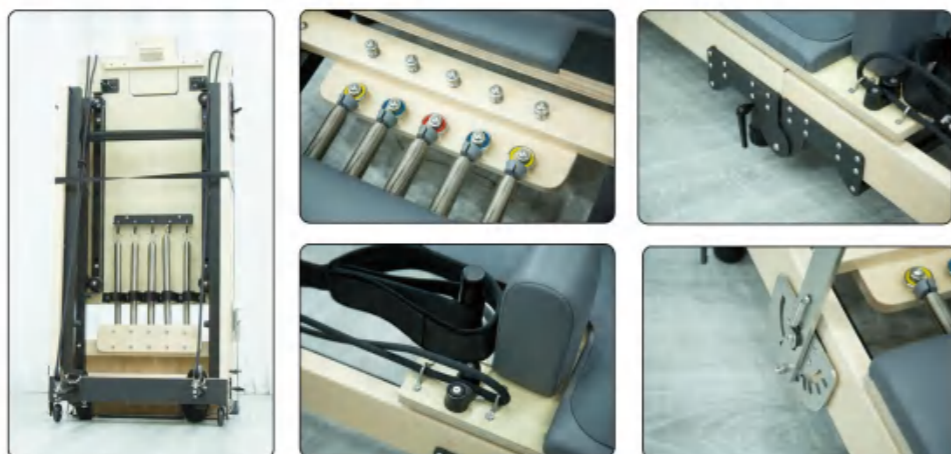

Foldable Maple Reformer

PL015C

Built In Hinges Maple Reformer

PL015D

Details

Name	Foldable Maple Reformer	Model	PL015C
Frame Material	White Maple	Spring	Normal, Standard, Top
Leather Color	Black, Grey, White Other Option Color		
Product Size	2560*640*880mm 1600*640*450mm	Packing Size	1860*750*470(570)mm
N.W.	80kg	G.W.	95kg