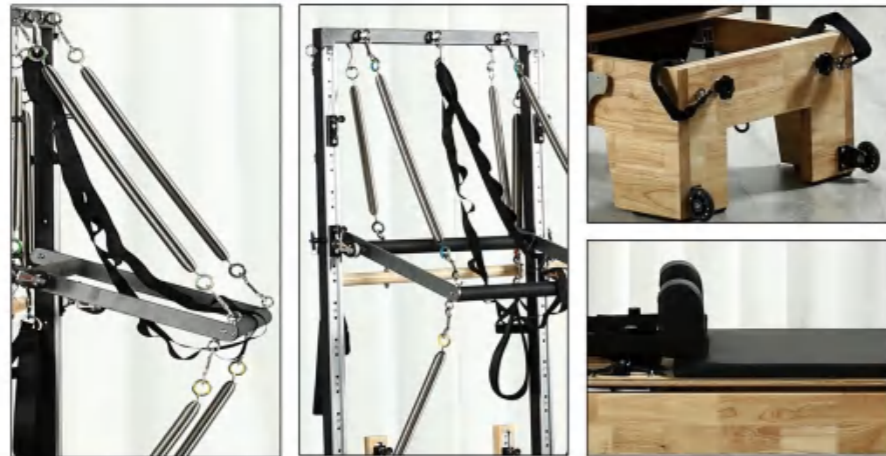

Details

Name	Elite Oak Reformer With Tower	Model	PL006EA
Frame Material	Oak	Spring	Normal, Standard, Top
Leather Color	Black, Grey, White Other Option Color		
Product Size	2430*720*1860mm	Packing Size	2320*780*450(550)mm
N.W.	135kg	G.W.	150kg