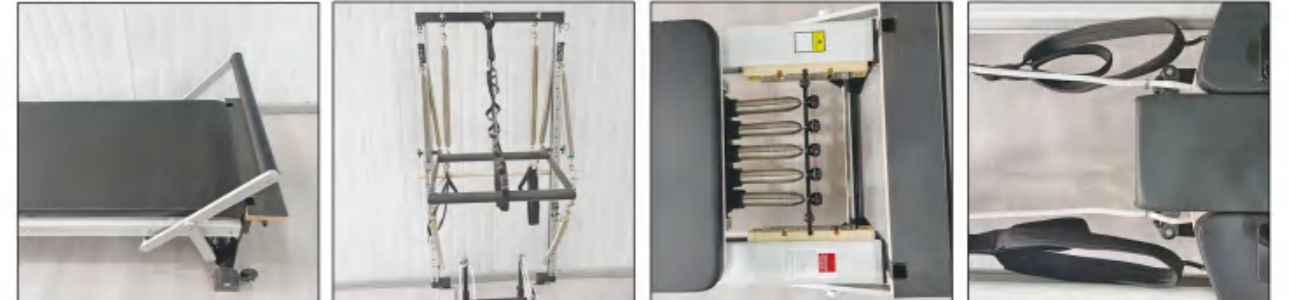

Name	Luxury Aluminum Reformer With Tower	Model	PL025A
Frame Material	Aluminum	Spring	Normal, Standard, Top
Leather Color	Black, Grey, White Other Option Color		
Product Size	2550*745*1800mm	Packing Size	2310*850*490(590)mm
N.W.	140kg	G.W.	165kg