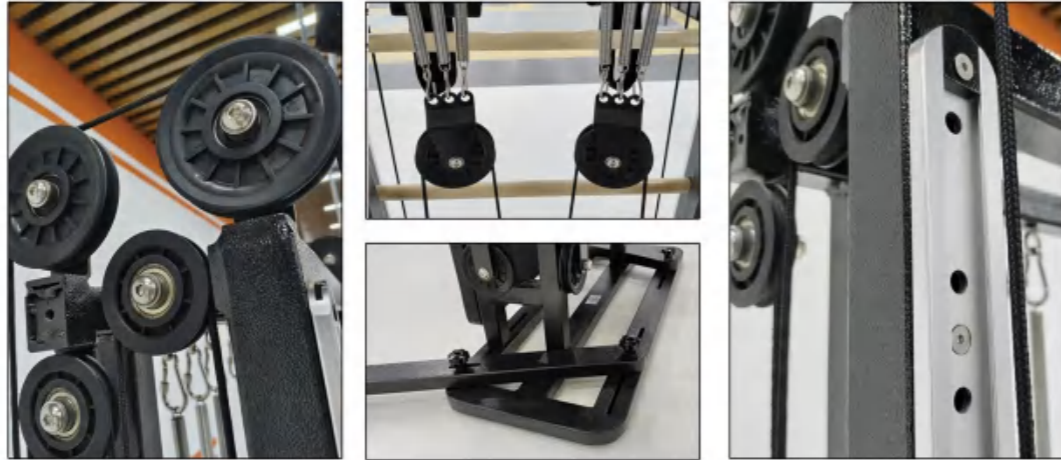

Details

Name	Power Station	Model	XDL001
Frame Material	Aluminum	Spring	Normal, Standard, Top
Leather Color	Black, Grey, White Other Option Color		
Product Size	1360*900*2110mm	Packing Size	2180*760*370(470)mm
N.W.	71.5kg	G.W.	102kg