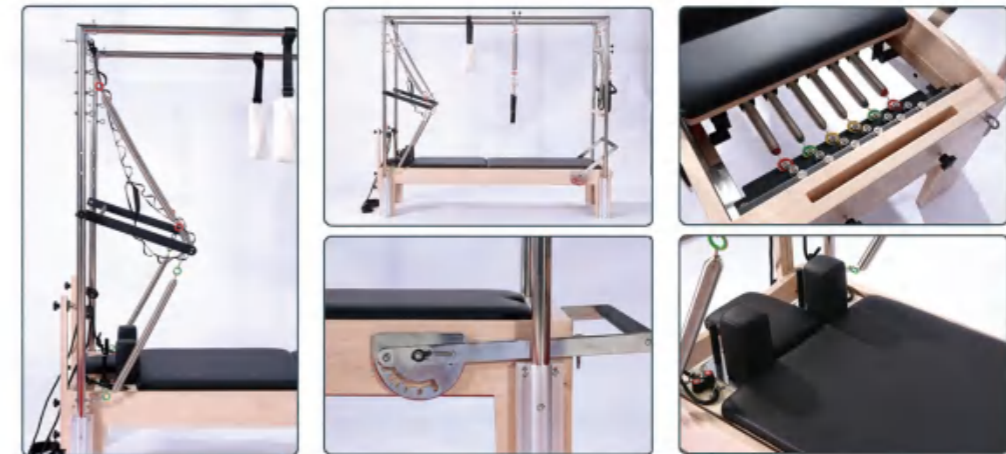

Details

Name	Classical Maple Cadillac With Reformer	Model	PL002A
Frame Material	White Maple	Spring	Normal, Standard, Top
Leather Color	Black, Grey, White Other Option Color		
Product Size	2350*1070*1910mm	Packing Size	2340*860*680(780)mm
N.W.	140kg	G.W.	160kg