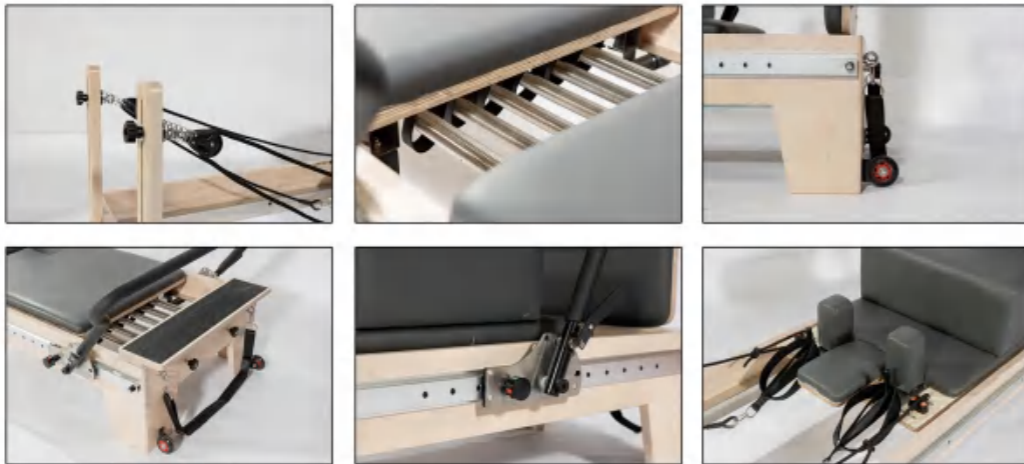

Details

Name	Full Track Maple Reformer	Model	PL001FW
Frame Material	White Maple	Spring	Normal, Standard, Top
Leather Color	Black, Grey, White Other Option Color		
Product Size	2420*1020*995mm	Packing Size	2350*775*350(450)mm
N.W.	105kg	G.W.	125kg