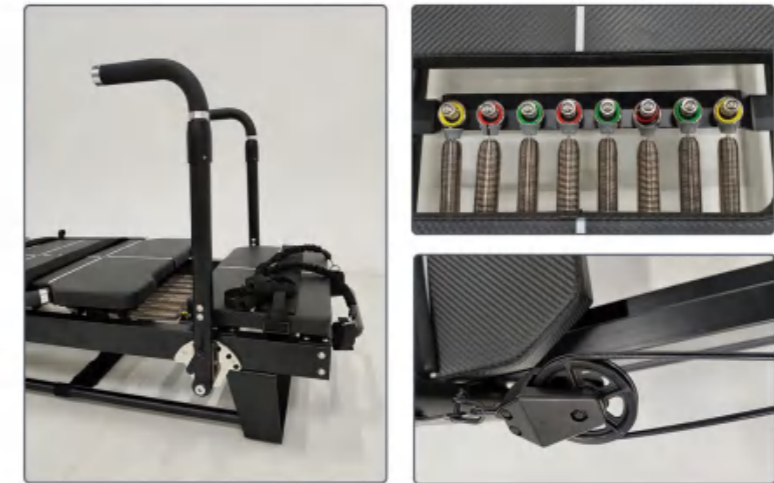

Details

Name	Gym Reformer	Model	L009P
Frame Material	Aluminum Alloy	Spring	Normal, Standard, Top
Leather Color	Black, Grey, White Other Option Color		
Product Size	3090*900*870mm	Packing Size	Z:1670*970*500mm Z:1940*970*490(590)mm
N.W.	145kg	G.W.	175kg