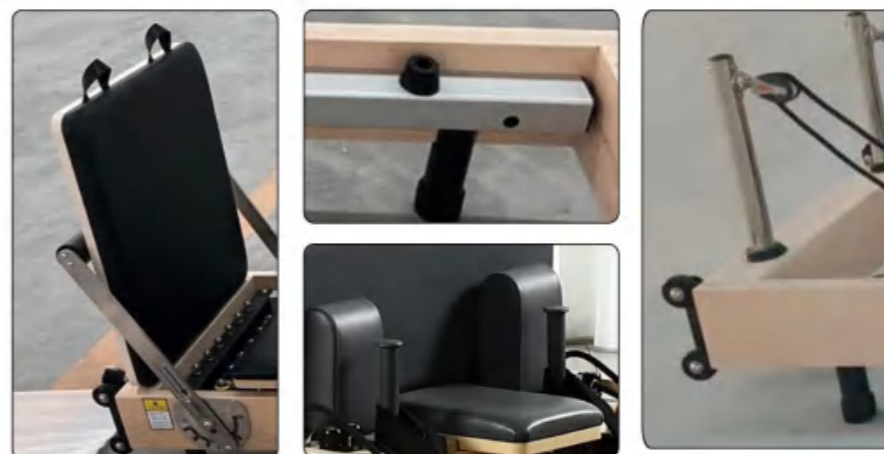

Details

Name	Built In Hinges Maple Reformer	Model	PL015D
Frame Material	White Maple	Spring	Normal, Standard, Top
Leather Color	Black, Grey, White Other Option Color		
Product Size	2365*620*890mm 1550*620*570mm	Packing Size	1860*750*470(570)mm
N.W.	85kg	G.W.	100kg