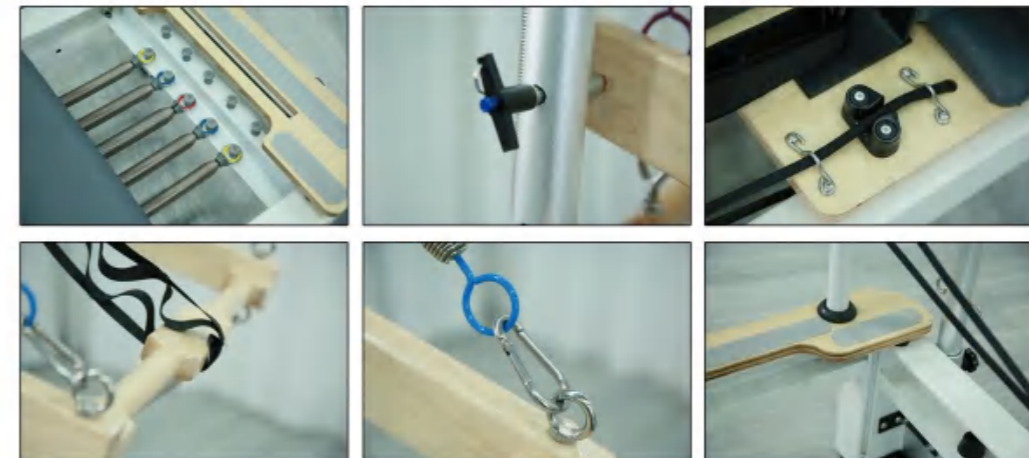

Details

Name	Top Aluminum Reformer With Tower	Model	PL019GA
Frame Material	Aluminum	Spring	Normal, Standard, Top
Leather Color	Black, Grey, White Other Option Color		
Product Size	2400*780*2000mm	Packing Size	2590*785*420(520)mm
N.W.	105kg	G.W.	125kg