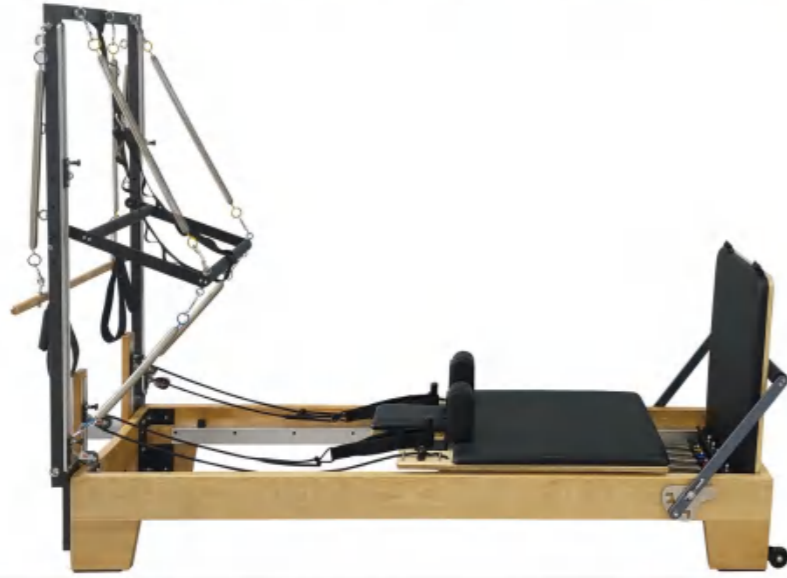

Top Beech Reformer With Tower

PL020BA