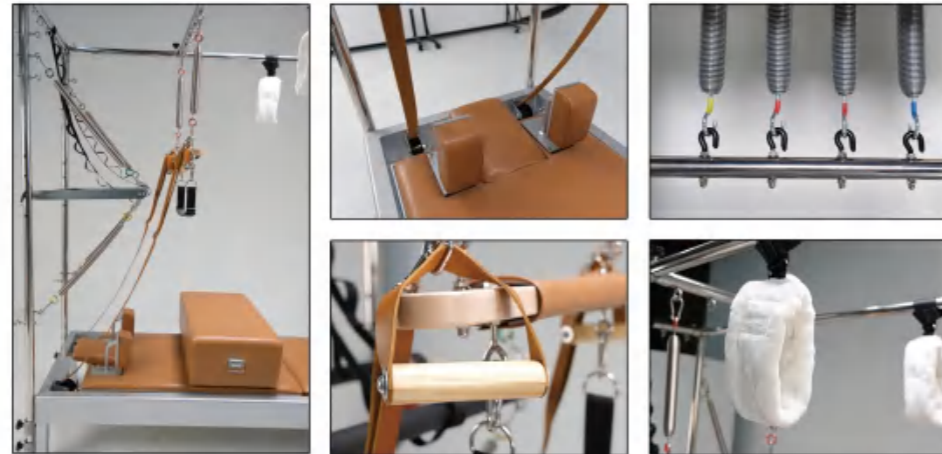

Details

Name	Top Aluminum Cadillac With Reformer	Model	L008S
Frame Material	Aluminum	Spring	Normal, Standard, Top
Leather Color	Black, Grey, White Other Option Color		
Product Size	2230*680*700mm	Packing Size	2365*730*420(520)mm
N.W.	145kg	G.W.	165kg