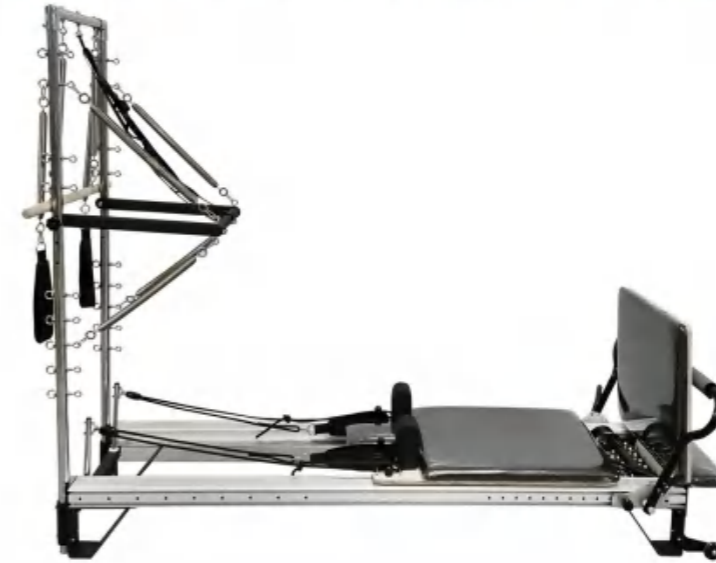

Classical Aluminum Reformer

PL012

Details

Name	Classical Aluminum Reformer	Model	PL012
Frame Material	Aluminum	Spring	Normal, Standard, Top
Leather Color	Black, Grey, White Other Option Color		
Product Size	2400*865*710mm	Packing Size	2280*630*500(550)mm
N.W.	85kg	G.W.	105kg

Classical Aluminum Reformer With Tower

PL012A

Details

Name	Classical Aluminum Reformer With Tower	Model	PL012A
Frame Material	Aluminum	Spring	Normal, Standard, Top
Leather Color	Black, Grey, White Other Option Color		
Product Size	2400*865*1950mm	Packing Size	2280*630*500(550)mm
N.W.	110kg	G.W.	130kg