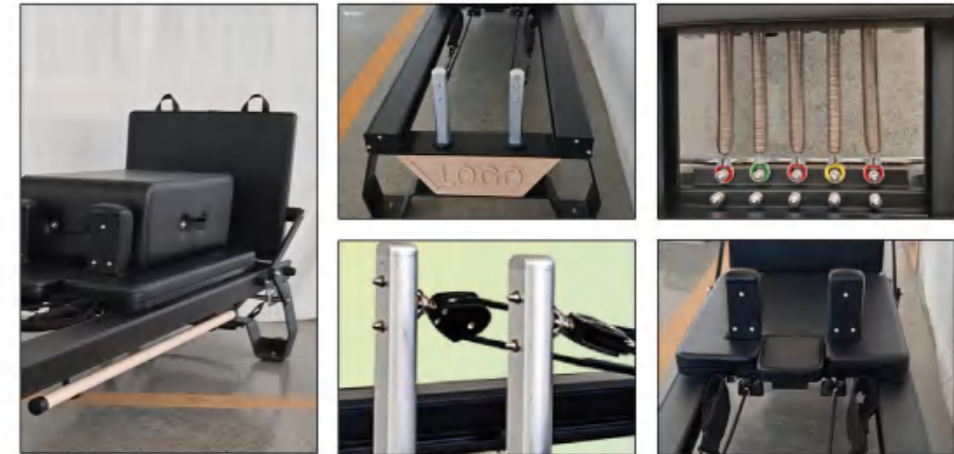

Details

Name	Top Aluminum Reformer	Model	PL027
Frame Material	Aluminum	Spring	Normal, Standard, Top
Leather Color	Black, Grey, White Other Option Color		
Product Size	2320*725*870mm	Packing Size	2400*790*550(650)mm
N.W.	115kg	G.W.	135kg