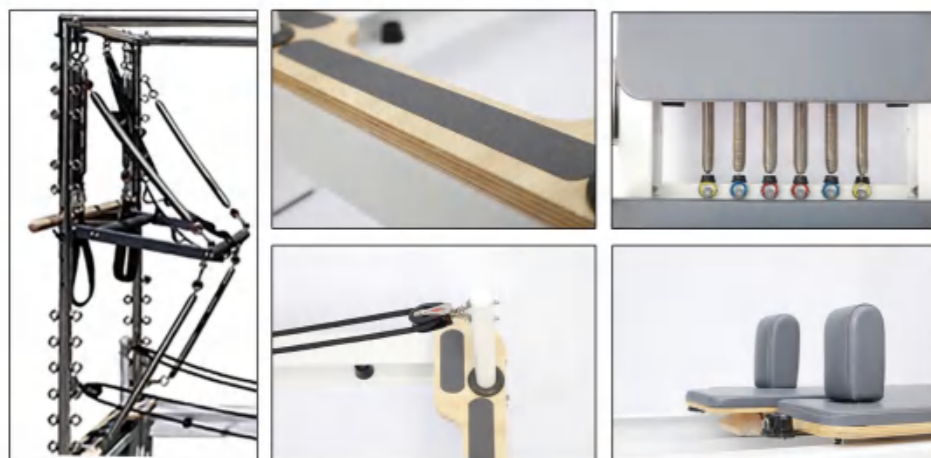

Details

Name	Elite Aluminum Cadillac With Reformer	Model	PL019CR
Frame Material	Aluminum	Spring	Normal, Standard, Top
Leather Color	Black, Grey, White Other Option Color		
Product Size	2586*773*2080mm	Packing Size	2590*760*450(550)mm
N.W.	125kg	G.W.	145kg