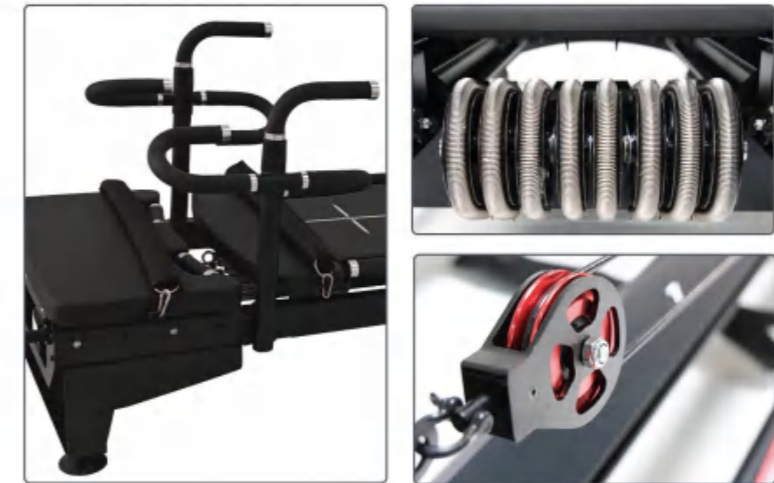

Details

Name	Gym Reformer	Model	L009FG
Frame Material	Aluminum Alloy	Spring	Normal, Standard, Top
Leather Color	Black, Grey, White Other Option Color		
Product Size	3060*1050*700mm	Packing Size	M:3150*800*530(630)mm
N.W.	170kg	G.W.	210kg