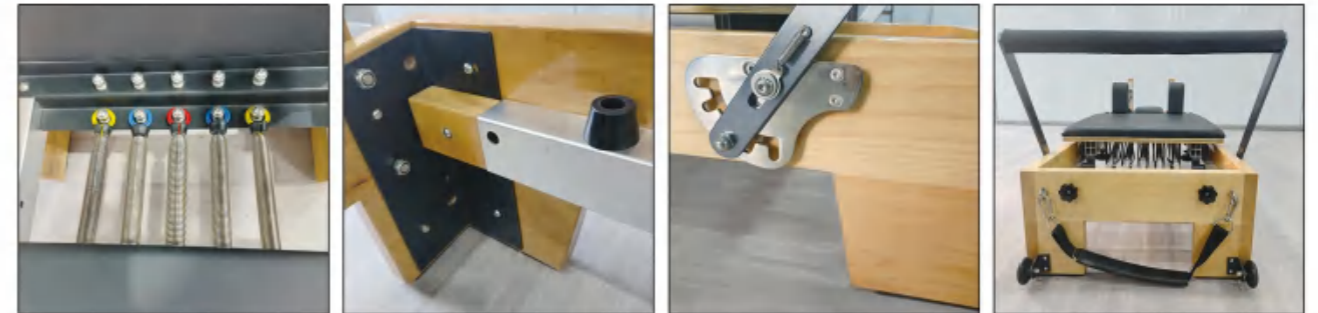

Details

Name	Top Beech Reformer	Model	PL020B
Frame Material	Beech	Spring	Normal, Standard, Top
Leather Color	Black, Grey, White Other Option Color		
Product Size	2410*720*980mm	Packing Size	2290*750*430(530)mm
N.W.	115kg	G.W.	135kg