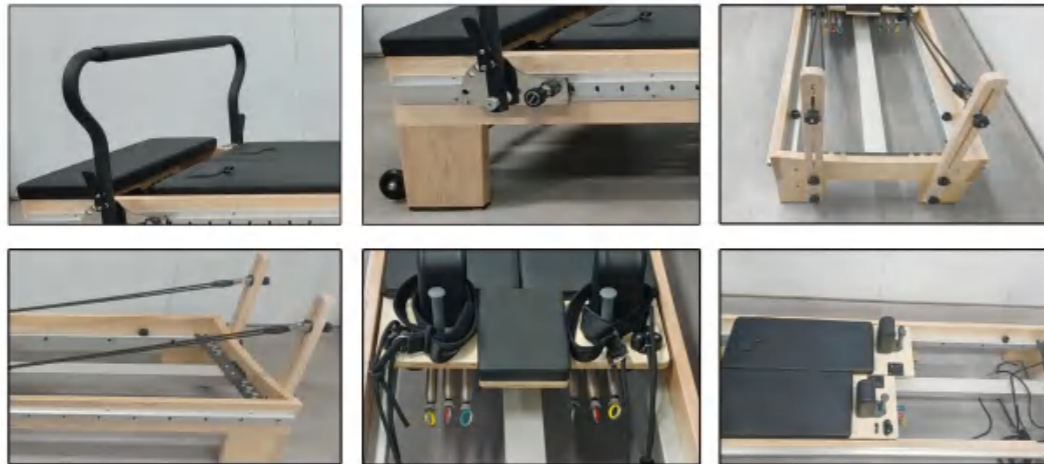

Details

Name	Top Full Track Maple Reformer With Align Core	Model	PL001FH
Frame Material	White Maple	Spring	Normal, Standard, Top
Leather Color	Black, Grey, White Other Option Color		
Product Size	2420*1020*995mm	Packing Size	2350*775*350(450)mm
N.W.	120kg	G.W.	155kg