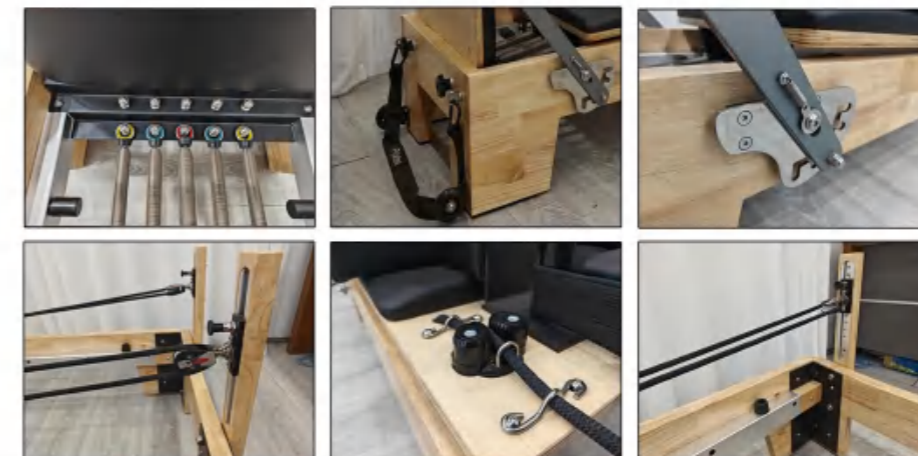

Details

Name	Elite Oak Reformer	Model	PL006E
Frame Material	Oak	Spring	Normal, Standard, Top
Leather Color	Black, Grey, White Other Option Color		
Product Size	2380*730*980mm	Packing Size	2635*780*450(550)mm
N.W.	120kg	G.W.	140kg