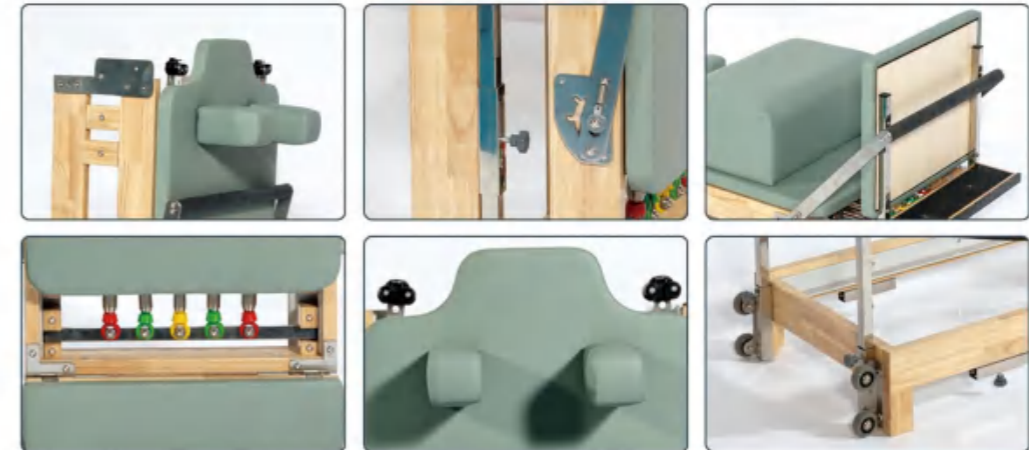

Details

Name	Foldable Oak Reformer	Model	PL015B
Frame Material	Oak	Spring	Normal, Standard, Top
Leather Color	Black, Grey, White Other Option Color		
Product Size	2380*630*690mm 1320*630*420mm	Packing Size	1365*775*520(620)mm
N.W.	60kg	G.W.	80kg