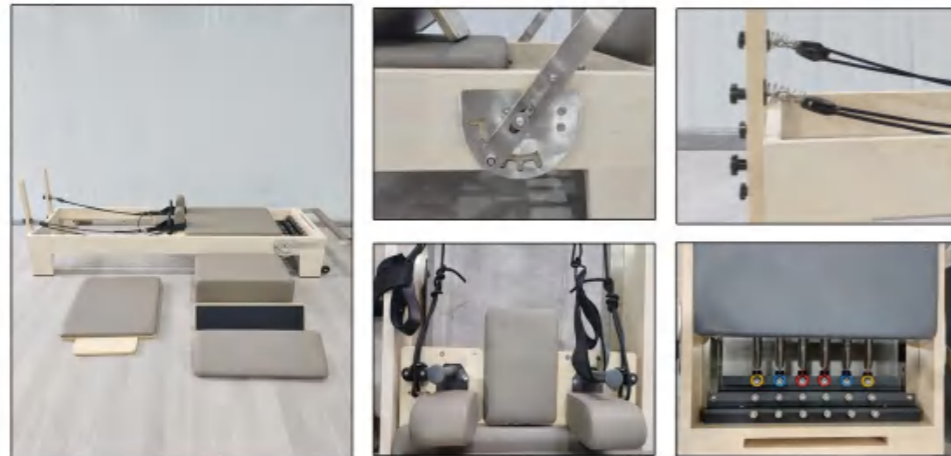

Classical Maple Reformer

PL001

Classical Maple Reformer With Tower

PL001A

Details

Name	Classical Maple Reformer	Model	PL001
Frame Material	White Maple	Spring	Normal, Standard, Top
Leather Color	Black, Grey, White Other Option Color		
Product Size	2410*720*985mm	Packing Size	2320*780*450(550)mm
N.W.	105kg	G.W.	125kg